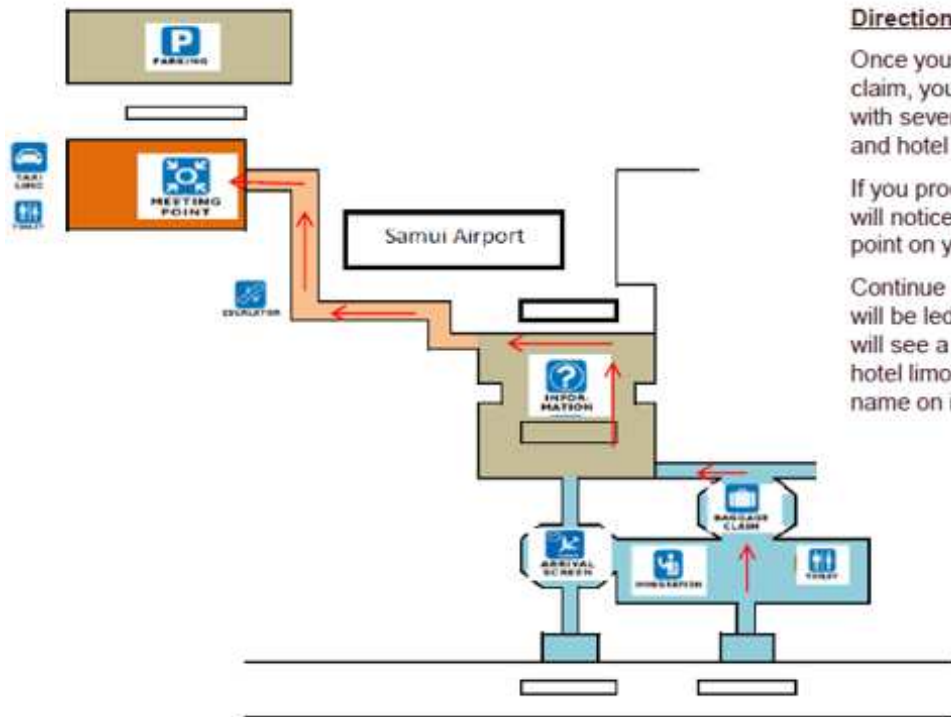

Sheraton
SAMUI RESORT

SAMUI INTERNATIONAL AIRPORT (USM), KOH SAMUI, SURAT THANI, THAILAND

Directions to Meeting Point at Samui International

Once you have collected your luggage at the baggage claim, you will exit, on the left-hand side, into an open area with several counters offering tourist information, car rental and hotel services.

If you proceed on your right, passed all the counters, you will notice some signage directing you towards the meeting point on your left-hand side.

Continue walking down the corridor on your left and you will be led directly towards the meeting point, where you will see a number of people holding up signs, including our hotel limousine driver, who will have a sign with Hotel name on it.